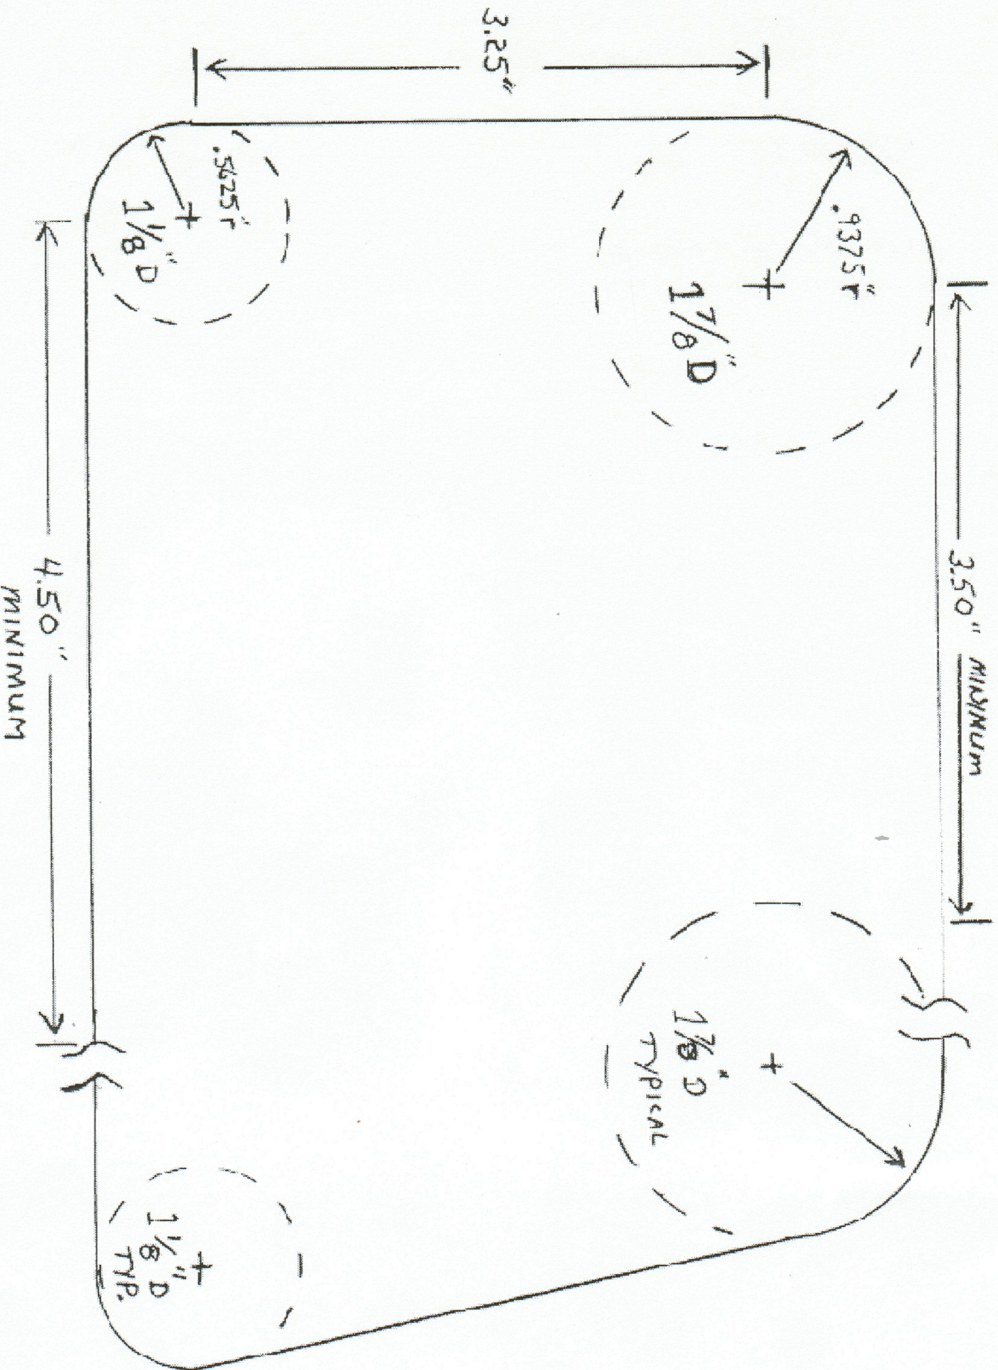

Proprietary Information See www.Dorcliff-Aerocrafts.com

REV	DESCRIPTION	DATE	APP'D
NEW	from data	8-15-2005	

Date 8-15-05

DORCLIFF-AEROCRAFTS, LLC

Drawn By	PDC			Part number
Tol.	XX	2PLC	3PLC	4PLC
	.116	.03	.010	N/A
Dimensions in Inches unless noted	1 deg			
Material: N/A	Finish: N/A	Next Assembly: N/A	Location: install	Scale: 1:1